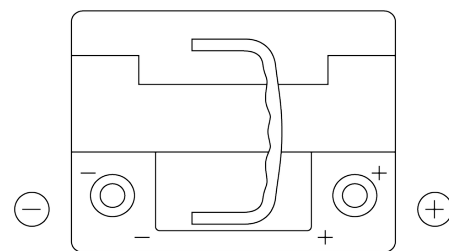

Product overview

Batteries for Cars

Premium EA472

Part number	EA472
Technology	Flooded
EAN/GTIN	3661024034265
Voltage	12 V
Capacity	47 Ah
CCA	450 A
Length	207 mm
Width	175 mm
Height	175 mm
Box size	LB1
Polarity	ETN 0
Terminal Type	EN taper post
Hold Down	B13
Weights (subject of variation)	11.40 kg

Polarity

Terminal Type

Positive Terminal

Negative Terminal

Hold Down

Design, features and specifications are subject to change without notice. We disclaim any representation or warranty, express or implied, concerning the data or recommendations, and in no event shall be liable for any loss or damage claimed to have arisen as a result. Some products may not be available in your local market.