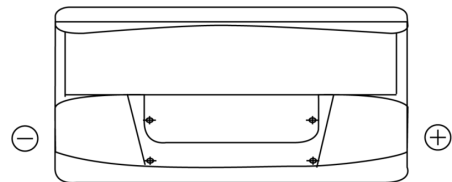

Product overview

Batteries for Cars

Standard TC900

Part number	TC900
Technology	Flooded
EAN/GTIN	3661024054836
Voltage	12 V
Capacity	90.0 Ah
CCA	720 A
Length	353 mm
Width	175 mm
Height	190 mm
Box size	L05
Polarity	ETN 0
Terminal Type	EN taper post
Hold Down	B13
Weights (subject of variation)	20.50 kg

Polarity

Terminal Type

Positive Terminal

Negative Terminal

Hold Down

Design, features and specifications are subject to change without notice. We disclaim any representation or warranty, express or implied, concerning the data or recommendations, and in no event shall be liable for any loss or damage claimed to have arisen as a result. Some products may not be available in your local market.