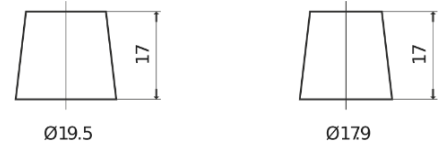

Terminal Type