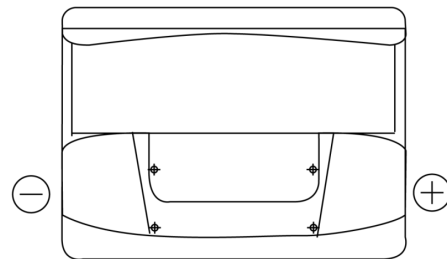

**Product overview**

Batteries for Cars

**Standard TC550**

Part number	TC550
Technology	Flooded
EAN/GTIN	3661024054805
Voltage	12 V
Capacity	55.0 Ah
CCA	460 A
Length	242 mm
Width	175 mm
Height	190 mm
Box size	L02
Polarity	ETN 0
Terminal Type	EN taper post
Hold Down	B13
Weights (subject of variation)	13.50 kg

**Polarity**

**Terminal Type**

Positive Terminal

Negative Terminal

**Hold Down**

Design, features and specifications are subject to change without notice. We disclaim any representation or warranty, express or implied, concerning the data or recommendations, and in no event shall be liable for any loss or damage claimed to have arisen as a result. Some products may not be available in your local market.