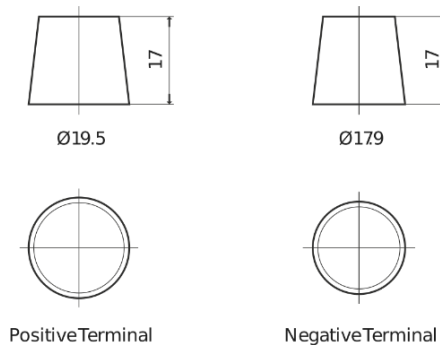

Terminal Type

Hold Down

Design, features and specifications are subject to change without notice. We disclaim any representation or warranty, express or implied, concerning the data or recommendations, and in no event shall be liable for any loss or damage claimed to have arisen as a result. Some products may not be available in your local market.