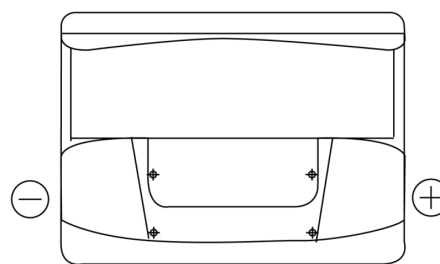

Product overview

Batteries for Cars

Standard TC550

Part number	TC550
Technology	Flooded
EAN/GTIN	3661024054805
Voltage	12 V
Capacity	55.0 Ah
CCA	460 A
Length	242 mm
Width	175 mm
Height	190 mm
Box size	L02
Polarity	ETN 0
Terminal Type	EN taper post
Hold Down	B13
Weights (subject of variation)	13.50 kg

Polarity

Terminal Type

Hold Down

Design, features and specifications are subject to change without notice. We disclaim any representation or warranty, express or implied, concerning the data or recommendations, and in no event shall be liable for any loss or damage claimed to have arisen as a result. Some products may not be available in your local market.