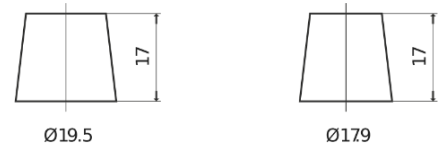

Terminal Type