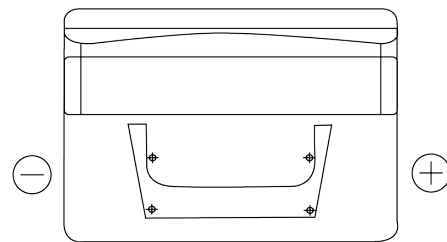

Product overview

Batteries for Cars

Standard TC542

Part number	TC542
Technology	Flooded
EAN/GTIN	3661024054850
Voltage	12 V
Capacity	54.0 Ah
CCA	500 A
Length	242 mm
Width	175 mm
Height	175 mm
Box size	LB2
Polarity	ETN 0
Terminal Type	EN taper post
Hold Down	B13
Weights (subject of variation)	12.90 kg

Polarity

Terminal Type

Positive Terminal

Negative Terminal

Hold Down

Design, features and specifications are subject to change without notice. We disclaim any representation or warranty, express or implied, concerning the data or recommendations, and in no event shall be liable for any loss or damage claimed to have arisen as a result. Some products may not be available in your local market.