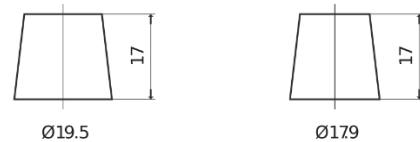

**Product overview**

Batteries for Cars

**Formula FB442**

Part number	FB442
Technology	Flooded
EAN/GTIN	3661024044608
Voltage	12 V
Capacity	44 Ah
CCA	420 A
Length	207 mm
Width	175 mm
Height	175 mm
Box size	LB1
Polarity	ETN 0
Terminal Type	EN taper post
Hold Down	B13
Weights (subject of variation)	10.60 kg

**Polarity**

**Terminal Type**

Positive Terminal

Negative Terminal

**Hold Down**

Design, features and specifications are subject to change without notice. We disclaim any representation or warranty, express or implied, concerning the data or recommendations, and in no event shall be liable for any loss or damage claimed to have arisen as a result. Some products may not be available in your local market.