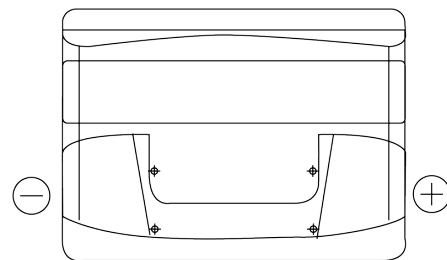

**Product overview**

Batteries for Cars

**Formula FB442**

Part number	FB442
Technology	Flooded
EAN/GTIN	3661024044608
Voltage	12 V
Capacity	44 Ah
CCA	420 A
Length	207 mm
Width	175 mm
Height	175 mm
Box size	LB1
Polarity	ETN 0
Terminal Type	EN taper post
Hold Down	B13
Weights (subject of variation)	10.60 kg

**Polarity**

**Terminal Type**

Positive Terminal

Negative Terminal

**Hold Down**

Design, features and specifications are subject to change without notice. We disclaim any representation or warranty, express or implied, concerning the data or recommendations, and in no event shall be liable for any loss or damage claimed to have arisen as a result. Some products may not be available in your local market.