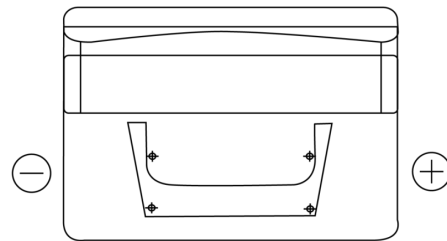

Product overview

Batteries for Cars

Standard TC542

Part number	TC542
Technology	Flooded
EAN/GTIN	3661024054850
Voltage	12 V
Capacity	54.0 Ah
CCA	500 A
Length	242 mm
Width	175 mm
Height	175 mm
Box size	LB2
Polarity	ETN 0
Terminal Type	EN taper post
Hold Down	B13
Weights (subject of variation)	12.90 kg

Polarity

Terminal Type

Positive Terminal

Negative Terminal

Hold Down

Design, features and specifications are subject to change without notice. We disclaim any representation or warranty, express or implied, concerning the data or recommendations, and in no event shall be liable for any loss or damage claimed to have arisen as a result. Some products may not be available in your local market.