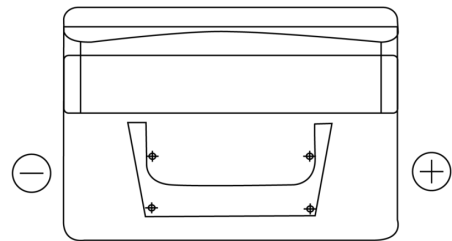

Product overview

Batteries for Cars

Standard TC542

Part number	TC542
Technology	Flooded
EAN/GTIN	3661024054850
Voltage	12 V
Capacity	54.0 Ah
CCA	500 A
Length	242 mm
Width	175 mm
Height	175 mm
Box size	LB2
Polarity	ETN 0
Terminal Type	EN taper post
Hold Down	B13
Weights (subject of variation)	12.90 kg

Polarity

Terminal Type

Positive Terminal

Negative Terminal

Hold Down

Design, features and specifications are subject to change without notice. We disclaim any representation or warranty, express or implied, concerning the data or recommendations, and in no event shall be liable for any loss or damage claimed to have arisen as a result. Some products may not be available in your local market.