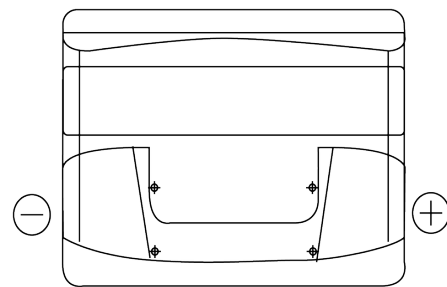

Product overview

Batteries for Cars

Standard TC440

Part number	TC440
Technology	Flooded
EAN/GTIN	3661024054782
Voltage	12 V
Capacity	44.0 Ah
CCA	360 A
Length	207 mm
Width	175 mm
Height	190 mm
Box size	L01
Polarity	ETN 0
Terminal Type	EN taper post
Hold Down	B13
Weights (subject of variation)	11.10 kg

Polarity

Terminal Type

Positive Terminal

Negative Terminal

Hold Down

Design, features and specifications are subject to change without notice. We disclaim any representation or warranty, express or implied, concerning the data or recommendations, and in no event shall be liable for any loss or damage claimed to have arisen as a result. Some products may not be available in your local market.