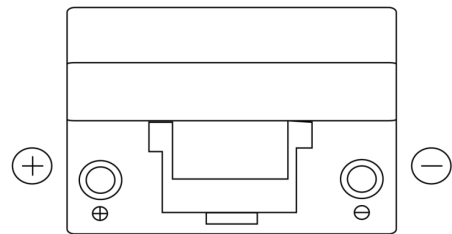

**Product overview**

Batteries for Cars

**Technica TB955**

Part number	TB955
Technology	Flooded
EAN/GTIN	3661024054461
Voltage	12 V
Capacity	95.0 Ah
CCA	760 A
Length	306 mm
Width	173 mm
Height	222 mm
Box size	D31
Polarity	ETN 1
Terminal Type	EN taper post
Hold Down	Korean B1
Weights (subject of variation)	20.60 kg

**Polarity**

**Terminal Type**

Positive Terminal

Negative Terminal

**Hold Down**

Design, features and specifications are subject to change without notice. We disclaim any representation or warranty, express or implied, concerning the data or recommendations, and in no event shall be liable for any loss or damage claimed to have arisen as a result. Some products may not be available in your local market.