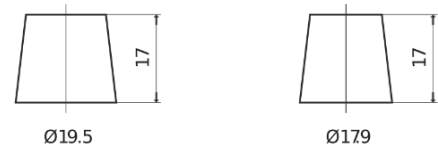

**Product overview**

Batteries for Cars

**Technica TB955**

Part number	TB955
Technology	Flooded
EAN/GTIN	3661024054461
Voltage	12 V
Capacity	95.0 Ah
CCA	760 A
Length	306 mm
Width	173 mm
Height	222 mm
Box size	D31
Polarity	ETN 1
Terminal Type	EN taper post
Hold Down	Korean B1
Weights (subject of variation)	20.60 kg

**Polarity**

**Terminal Type**

Positive Terminal

Negative Terminal

**Hold Down**

Design, features and specifications are subject to change without notice. We disclaim any representation or warranty, express or implied, concerning the data or recommendations, and in no event shall be liable for any loss or damage claimed to have arisen as a result. Some products may not be available in your local market.