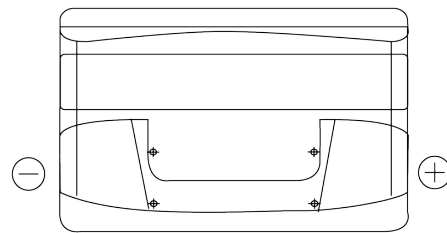

**Product overview**

Batteries for Cars

**Technica TB950**

Part number	TB950
Technology	Flooded
EAN/GTIN	3661024054584
Voltage	12 V
Capacity	95.0 Ah
CCA	800 A
Length	353 mm
Width	175 mm
Height	190 mm
Box size	L05
Polarity	ETN 0
Terminal Type	EN taper post
Hold Down	B13
Weights (subject of variation)	21.60 kg

**Polarity**

**Terminal Type**

Positive Terminal

Negative Terminal

**Hold Down**

Design, features and specifications are subject to change without notice. We disclaim any representation or warranty, express or implied, concerning the data or recommendations, and in no event shall be liable for any loss or damage claimed to have arisen as a result. Some products may not be available in your local market.