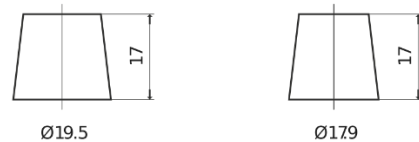

**Product overview**

Batteries for Cars

**Technica TB950**

Part number	TB950
Technology	Flooded
EAN/GTIN	3661024054584
Voltage	12 V
Capacity	95.0 Ah
CCA	800 A
Length	353 mm
Width	175 mm
Height	190 mm
Box size	L05
Polarity	ETN 0
Terminal Type	EN taper post
Hold Down	B13
Weights (subject of variation)	21.60 kg

**Polarity**

**Terminal Type**

Positive Terminal

Negative Terminal

**Hold Down**

Design, features and specifications are subject to change without notice. We disclaim any representation or warranty, express or implied, concerning the data or recommendations, and in no event shall be liable for any loss or damage claimed to have arisen as a result. Some products may not be available in your local market.