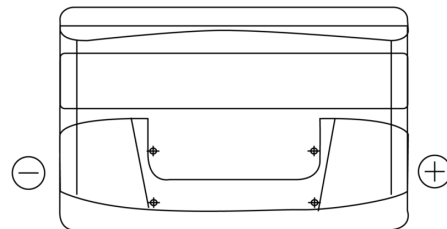

**Product overview**

Batteries for Cars

**Technica TB950**

Part number	TB950
Technology	Flooded
EAN/GTIN	3661024054584
Voltage	12 V
Capacity	95.0 Ah
CCA	800 A
Length	353 mm
Width	175 mm
Height	190 mm
Box size	L05
Polarity	ETN 0
Terminal Type	EN taper post
Hold Down	B13
Weights (subject of variation)	21.60 kg

**Polarity**

**Terminal Type**

Ø19.5

Ø179

Positive Terminal

Negative Terminal

**Hold Down**

5 notches