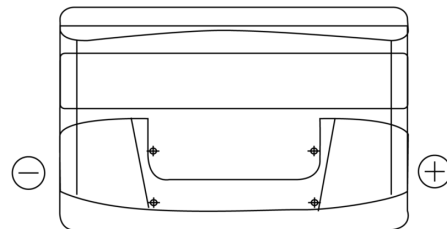

Product overview

Batteries for Cars

Technica TB852

Part number	TB852
Technology	Flooded
EAN/GTIN	3661024054669
Voltage	12 V
Capacity	85.0 Ah
CCA	760 A
Length	353 mm
Width	175 mm
Height	175 mm
Box size	LB5
Polarity	ETN 0
Terminal Type	EN taper post
Hold Down	B13
Weights (subject of variation)	19.40 kg

Polarity

Terminal Type

Ø19.5

Ø179

Positive Terminal

Negative Terminal

Hold Down

5 notches