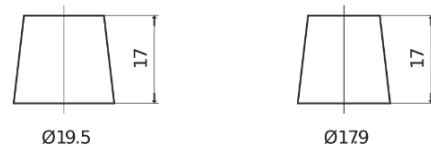

**Product overview**

Batteries for Cars

**Technica TB802**

Part number	TB802
Technology	Flooded
EAN/GTIN	3661024054652
Voltage	12 V
Capacity	80.0 Ah
CCA	700 A
Length	315 mm
Width	175 mm
Height	175 mm
Box size	LB4
Polarity	ETN 0
Terminal Type	EN taper post
Hold Down	B13
Weights (subject of variation)	17.80 kg

**Polarity**

**Terminal Type**

Positive Terminal

Negative Terminal

**Hold Down**

Design, features and specifications are subject to change without notice. We disclaim any representation or warranty, express or implied, concerning the data or recommendations, and in no event shall be liable for any loss or damage claimed to have arisen as a result. Some products may not be available in your local market.