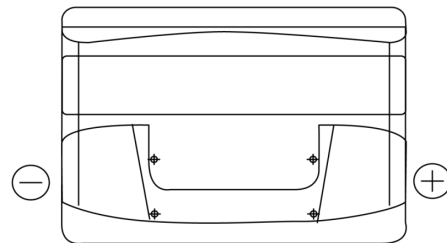

**Product overview**

Batteries for Cars

**Technica TB802**

Part number	TB802
Technology	Flooded
EAN/GTIN	3661024054652
Voltage	12 V
Capacity	80.0 Ah
CCA	700 A
Length	315 mm
Width	175 mm
Height	175 mm
Box size	LB4
Polarity	ETN 0
Terminal Type	EN taper post
Hold Down	B13
Weights (subject of variation)	17.80 kg

**Polarity**

**Terminal Type**

Positive Terminal

Negative Terminal

**Hold Down**

Design, features and specifications are subject to change without notice. We disclaim any representation or warranty, express or implied, concerning the data or recommendations, and in no event shall be liable for any loss or damage claimed to have arisen as a result. Some products may not be available in your local market.