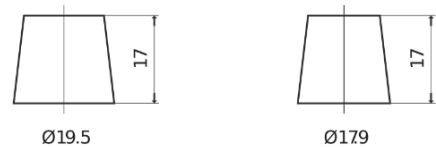

Product overview

Batteries for Cars

Technica TB712

Part number	TB712
Technology	Flooded
EAN/GTIN	3661024054645
Voltage	12 V
Capacity	71.0 Ah
CCA	670 A
Length	278 mm
Width	175 mm
Height	175 mm
Box size	LB3
Polarity	ETN 0
Terminal Type	EN taper post
Hold Down	B13
Weights (subject of variation)	15.30 kg

Polarity

Terminal Type

Positive Terminal

Negative Terminal

Hold Down

Design, features and specifications are subject to change without notice. We disclaim any representation or warranty, express or implied, concerning the data or recommendations, and in no event shall be liable for any loss or damage claimed to have arisen as a result. Some products may not be available in your local market.