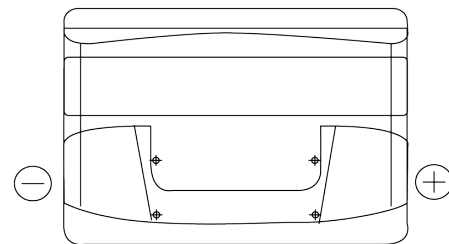

**Product overview**

Batteries for Cars

**Technica TB712**

|                                |               |
|--------------------------------|---------------|
| Part number                    | TB712         |
| Technology                     | Flooded       |
| EAN/GTIN                       | 3661024054645 |
| Voltage                        | 12 V          |
| Capacity                       | 71.0 Ah       |
| CCA                            | 670 A         |
| Length                         | 278 mm        |
| Width                          | 175 mm        |
| Height                         | 175 mm        |
| Box size                       | LB3           |
| Polarity                       | ETN 0         |
| Terminal Type                  | EN taper post |
| Hold Down                      | B13           |
| Weights (subject of variation) | 15.30 kg      |

**Polarity**

**Terminal Type**

Positive Terminal

Negative Terminal

**Hold Down**

Design, features and specifications are subject to change without notice. We disclaim any representation or warranty, express or implied, concerning the data or recommendations, and in no event shall be liable for any loss or damage claimed to have arisen as a result. Some products may not be available in your local market.