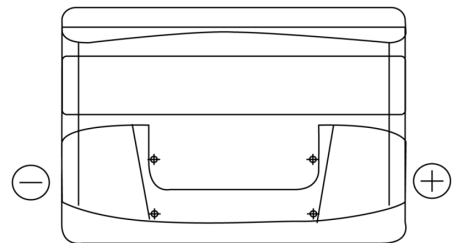

Product overview

Batteries for Cars

Technica TB712

Part number	TB712
Technology	Flooded
EAN/GTIN	3661024054645
Voltage	12 V
Capacity	71.0 Ah
CCA	670 A
Length	278 mm
Width	175 mm
Height	175 mm
Box size	LB3
Polarity	ETN 0
Terminal Type	EN taper post
Hold Down	B13
Weights (subject of variation)	15.30 kg

Polarity

Terminal Type

Positive Terminal

Negative Terminal

Hold Down

Design, features and specifications are subject to change without notice. We disclaim any representation or warranty, express or implied, concerning the data or recommendations, and in no event shall be liable for any loss or damage claimed to have arisen as a result. Some products may not be available in your local market.