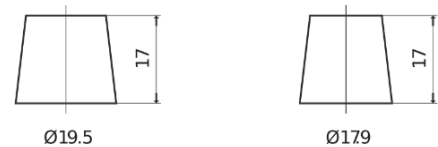

**Product overview**

Batteries for Cars

**Technica TB712**

Part number	TB712
Technology	Flooded
EAN/GTIN	3661024054645
Voltage	12 V
Capacity	71.0 Ah
CCA	670 A
Length	278 mm
Width	175 mm
Height	175 mm
Box size	LB3
Polarity	ETN 0
Terminal Type	EN taper post
Hold Down	B13
Weights (subject of variation)	15.30 kg

**Polarity**

**Terminal Type**

Positive Terminal

Negative Terminal

**Hold Down**

Design, features and specifications are subject to change without notice. We disclaim any representation or warranty, express or implied, concerning the data or recommendations, and in no event shall be liable for any loss or damage claimed to have arisen as a result. Some products may not be available in your local market.