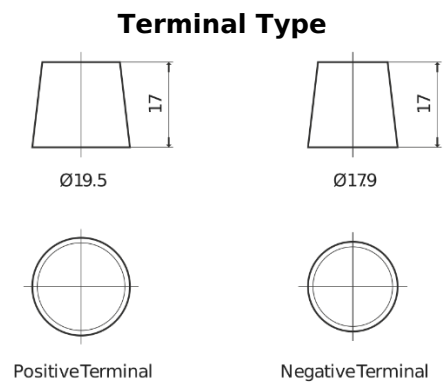

Product overview

Batteries for Cars

Technica TB705

Part number	TB705
Technology	Flooded
EAN/GTIN	3661024054447
Voltage	12 V
Capacity	70.0 Ah
CCA	540 A
Length	270 mm
Width	173 mm
Height	222 mm
Box size	D26
Polarity	ETN 1
Terminal Type	EN taper post
Hold Down	Korean B1+B6
Weights (subject of variation)	16.10 kg