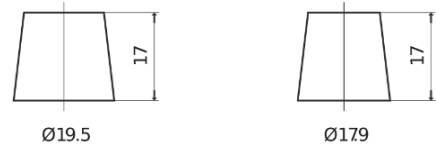

**Product overview**

Batteries for Cars

**Technica TB621**

Part number	TB621
Technology	Flooded
EAN/GTIN	3661024054546
Voltage	12 V
Capacity	62.0 Ah
CCA	540 A
Length	242 mm
Width	175 mm
Height	190 mm
Box size	L02
Polarity	ETN 1
Terminal Type	EN taper post
Hold Down	B13
Weights (subject of variation)	14.20 kg

**Polarity**

**Terminal Type**

Positive Terminal

Negative Terminal

**Hold Down**

Design, features and specifications are subject to change without notice. We disclaim any representation or warranty, express or implied, concerning the data or recommendations, and in no event shall be liable for any loss or damage claimed to have arisen as a result. Some products may not be available in your local market.