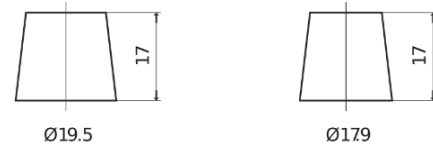

Terminal Type

Positive Terminal

Negative Terminal