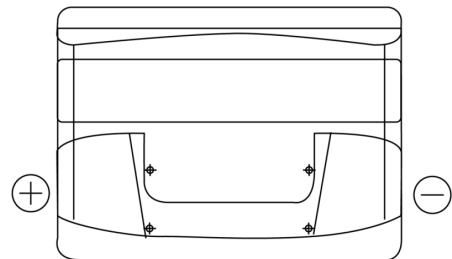

**Product overview**

Batteries for Cars

**Technica TB621**

Part number	TB621
Technology	Flooded
EAN/GTIN	3661024054546
Voltage	12 V
Capacity	62.0 Ah
CCA	540 A
Length	242 mm
Width	175 mm
Height	190 mm
Box size	L02
Polarity	ETN 1
Terminal Type	EN taper post
Hold Down	B13
Weights (subject of variation)	14.20 kg

**Polarity**

**Terminal Type**

Positive Terminal

Negative Terminal

**Hold Down**

Design, features and specifications are subject to change without notice. We disclaim any representation or warranty, express or implied, concerning the data or recommendations, and in no event shall be liable for any loss or damage claimed to have arisen as a result. Some products may not be available in your local market.