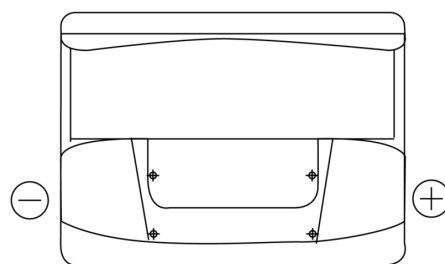

Product overview

Batteries for Cars

Technica TB620

Part number	TB620
Technology	Flooded
EAN/GTIN	3661024054539
Voltage	12 V
Capacity	62.0 Ah
CCA	540 A
Length	242 mm
Width	175 mm
Height	190 mm
Box size	L02
Polarity	ETN 0
Terminal Type	EN taper post
Hold Down	B13
Weights (subject of variation)	14.20 kg

Polarity

Terminal Type

Hold Down

Design, features and specifications are subject to change without notice. We disclaim any representation or warranty, express or implied, concerning the data or recommendations, and in no event shall be liable for any loss or damage claimed to have arisen as a result. Some products may not be available in your local market.