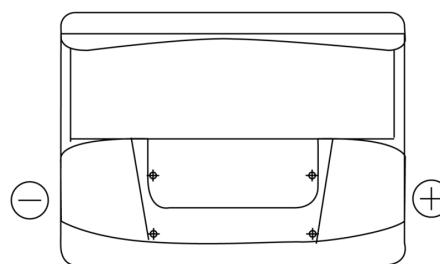

**Product overview**

Batteries for Cars

**Technica TB620**

Part number	TB620
Technology	Flooded
EAN/GTIN	3661024054539
Voltage	12 V
Capacity	62.0 Ah
CCA	540 A
Length	242 mm
Width	175 mm
Height	190 mm
Box size	L02
Polarity	ETN 0
Terminal Type	EN taper post
Hold Down	B13
Weights (subject of variation)	14.20 kg

**Polarity**

**Terminal Type**

Positive Terminal

Negative Terminal

**Hold Down**

Design, features and specifications are subject to change without notice. We disclaim any representation or warranty, express or implied, concerning the data or recommendations, and in no event shall be liable for any loss or damage claimed to have arisen as a result. Some products may not be available in your local market.