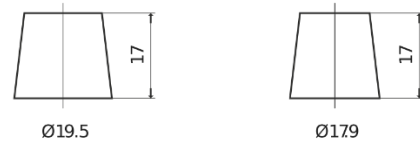

**Product overview**

Batteries for Cars

**Technica TB620**

Part number	TB620
Technology	Flooded
EAN/GTIN	3661024054539
Voltage	12 V
Capacity	62.0 Ah
CCA	540 A
Length	242 mm
Width	175 mm
Height	190 mm
Box size	L02
Polarity	ETN 0
Terminal Type	EN taper post
Hold Down	B13
Weights (subject of variation)	14.20 kg

**Polarity**

**Terminal Type**

Positive Terminal

Negative Terminal

**Hold Down**

Design, features and specifications are subject to change without notice. We disclaim any representation or warranty, express or implied, concerning the data or recommendations, and in no event shall be liable for any loss or damage claimed to have arisen as a result. Some products may not be available in your local market.