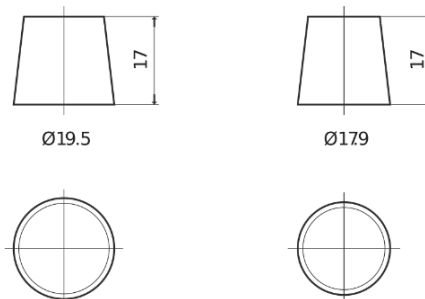

**Product overview**

Batteries for Cars

**Technica TB620**

Part number	TB620
Technology	Flooded
EAN/GTIN	3661024054539
Voltage	12 V
Capacity	62.0 Ah
CCA	540 A
Length	242 mm
Width	175 mm
Height	190 mm
Box size	L02
Polarity	ETN 0
Terminal Type	EN taper post
Hold Down	B13
Weights (subject of variation)	14.20 kg

**Polarity**

**Terminal Type**

Positive Terminal

Negative Terminal

**Hold Down**

Design, features and specifications are subject to change without notice. We disclaim any representation or warranty, express or implied, concerning the data or recommendations, and in no event shall be liable for any loss or damage claimed to have arisen as a result. Some products may not be available in your local market.