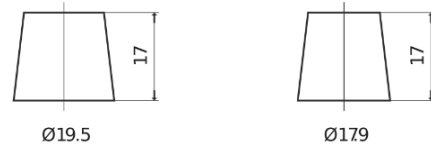

**Product overview**

Batteries for Cars

**Technica TB620**

Part number	TB620
Technology	Flooded
EAN/GTIN	3661024054539
Voltage	12 V
Capacity	62.0 Ah
CCA	540 A
Length	242 mm
Width	175 mm
Height	190 mm
Box size	L02
Polarity	ETN 0
Terminal Type	EN taper post
Hold Down	B13
Weights (subject of variation)	14.20 kg

**Polarity**

**Terminal Type**

Positive Terminal

Negative Terminal

**Hold Down**

Design, features and specifications are subject to change without notice. We disclaim any representation or warranty, express or implied, concerning the data or recommendations, and in no event shall be liable for any loss or damage claimed to have arisen as a result. Some products may not be available in your local market.