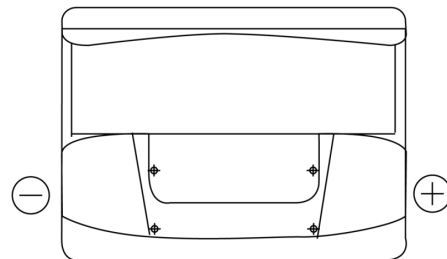

**Product overview**

Batteries for Cars

**Technica TB620**

Part number	TB620
Technology	Flooded
EAN/GTIN	3661024054539
Voltage	12 V
Capacity	62.0 Ah
CCA	540 A
Length	242 mm
Width	175 mm
Height	190 mm
Box size	L02
Polarity	ETN 0
Terminal Type	EN taper post
Hold Down	B13
Weights (subject of variation)	14.20 kg

**Polarity**

**Terminal Type**

Positive Terminal

Negative Terminal

**Hold Down**

Design, features and specifications are subject to change without notice. We disclaim any representation or warranty, express or implied, concerning the data or recommendations, and in no event shall be liable for any loss or damage claimed to have arisen as a result. Some products may not be available in your local market.