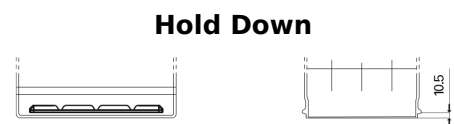

**Product overview**

Batteries for Cars

**Technica TB605**

Part number	TB605
Technology	Flooded
EAN/GTIN	3661024054423
Voltage	12 V
Capacity	60.0 Ah
CCA	480 A
Length	230 mm
Width	173 mm
Height	222 mm
Box size	D23
Polarity	ETN 1
Terminal Type	EN taper post
Hold Down	Korean B1
Weights (subject of variation)	14.60 kg