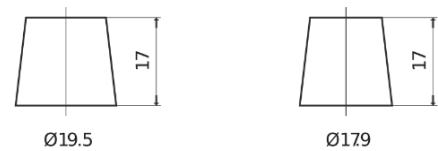

**Product overview**

Batteries for Cars

**Technica TB604**

Part number	TB604
Technology	Flooded
EAN/GTIN	3661024054416
Voltage	12 V
Capacity	60.0 Ah
CCA	480 A
Length	230 mm
Width	173 mm
Height	222 mm
Box size	D23
Polarity	ETN 0
Terminal Type	EN taper post
Hold Down	Korean B1
Weights (subject of variation)	14.60 kg

**Polarity**

**Terminal Type**

Positive Terminal

Negative Terminal

**Hold Down**

Design, features and specifications are subject to change without notice. We disclaim any representation or warranty, express or implied, concerning the data or recommendations, and in no event shall be liable for any loss or damage claimed to have arisen as a result. Some products may not be available in your local market.