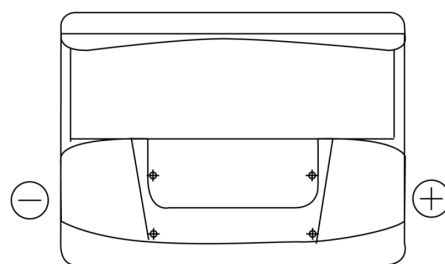

Product overview

Batteries for Cars

Technica TB602

Part number	TB602
Technology	Flooded
EAN/GTIN	3661024054638
Voltage	12 V
Capacity	60.0 Ah
CCA	540 A
Length	242 mm
Width	175 mm
Height	175 mm
Box size	LB2
Polarity	ETN 0
Terminal Type	EN taper post
Hold Down	B13
Weights (subject of variation)	12.90 kg

Polarity

Terminal Type

Hold Down

Design, features and specifications are subject to change without notice. We disclaim any representation or warranty, express or implied, concerning the data or recommendations, and in no event shall be liable for any loss or damage claimed to have arisen as a result. Some products may not be available in your local market.