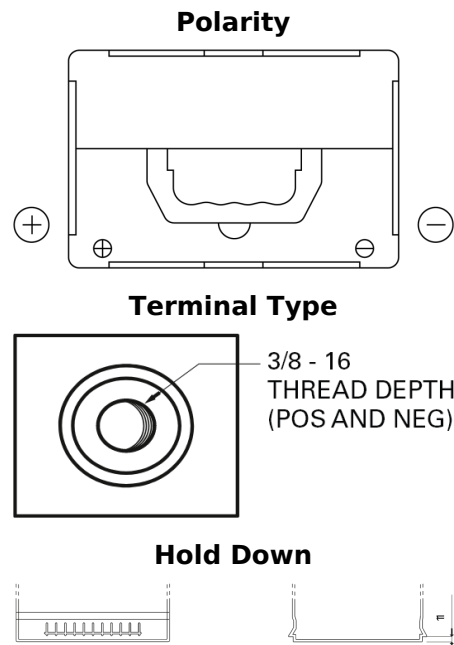

**Product overview**

Batteries for Cars

**Technica TB558**

Part number	TB558
Technology	Flooded
EAN/GTIN	3661024057158
Voltage	12 V
Capacity	55.0 Ah
CCA	620 A
Length	230 mm
Width	180 mm
Height	186 mm
Box size	G75
Polarity	ETN 1
Terminal Type	SAE S 3/8" side Terminal
Hold Down	B7
Weights (subject of variation)	14.20 kg