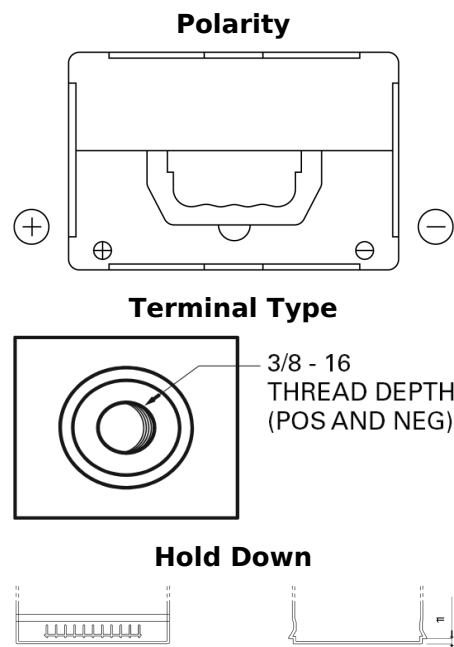

Product overview

Batteries for Cars

Technica TB558

Part number	TB558
Technology	Flooded
EAN/GTIN	3661024057158
Voltage	12 V
Capacity	55.0 Ah
CCA	620 A
Length	230 mm
Width	180 mm
Height	186 mm
Box size	G75
Polarity	ETN 1
Terminal Type	SAE S 3/8" side Terminal
Hold Down	B7
Weights (subject of variation)	14.20 kg