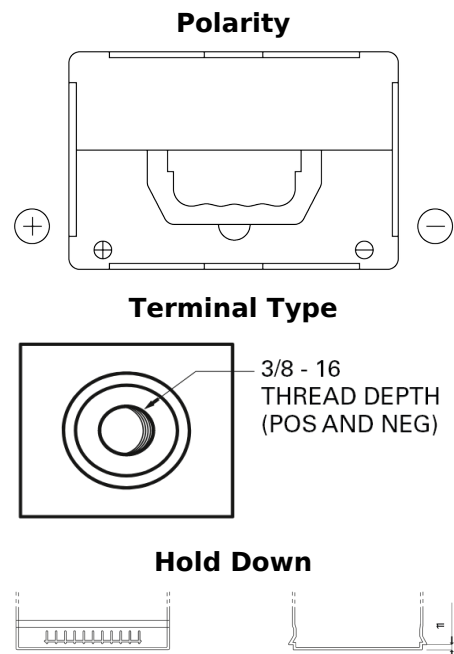

Product overview

Batteries for Cars

Technica TB558

Part number	TB558
Technology	Flooded
EAN/GTIN	3661024057158
Voltage	12 V
Capacity	55.0 Ah
CCA	620 A
Length	230 mm
Width	180 mm
Height	186 mm
Box size	G75
Polarity	ETN 1
Terminal Type	SAE S 3/8" side Terminal
Hold Down	B7
Weights (subject of variation)	14.20 kg