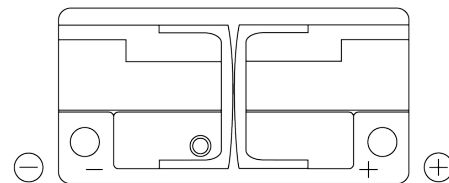

**Product overview**

Batteries for Cars

**Technica TB1100**

Part number	TB1100
Technology	Flooded
EAN/GTIN	3661024056236
Voltage	12 V
Capacity	110 Ah
CCA	850 A
Length	392 mm
Width	175 mm
Height	190 mm
Box size	L06
Polarity	ETN 0
Terminal Type	EN taper post
Hold Down	B13
Weights (subject of variation)	26.30 kg

**Polarity**

**Terminal Type**

Positive Terminal

Negative Terminal

**Hold Down**

Design, features and specifications are subject to change without notice. We disclaim any representation or warranty, express or implied, concerning the data or recommendations, and in no event shall be liable for any loss or damage claimed to have arisen as a result. Some products may not be available in your local market.