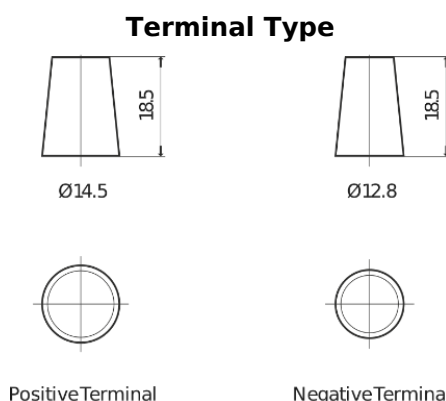

Product overview

Batteries for Cars

Technica TB457

Part number	TB457
Technology	Flooded
EAN/GTIN	3661024054362
Voltage	12 V
Capacity	45.0 Ah
CCA	330 A
Length	237 mm
Width	127 mm
Height	227 mm
Box size	B24
Polarity	ETN 1
Terminal Type	JIS taper post
Hold Down	B0
Weights (subject of variation)	11.40 kg