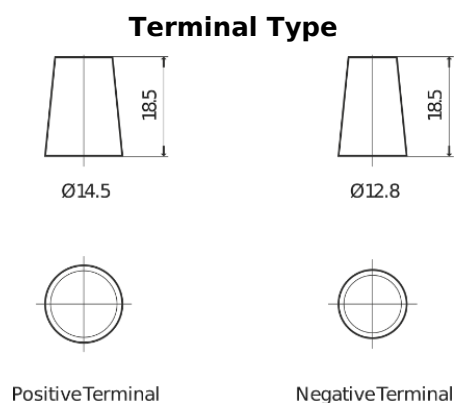

Product overview

Batteries for Cars

Technica TB456

Part number	TB456
Technology	Flooded
EAN/GTIN	3661024054355
Voltage	12 V
Capacity	45.0 Ah
CCA	330 A
Length	237 mm
Width	127 mm
Height	227 mm
Box size	B24
Polarity	ETN 0
Terminal Type	JIS taper post
Hold Down	B0
Weights (subject of variation)	11.40 kg