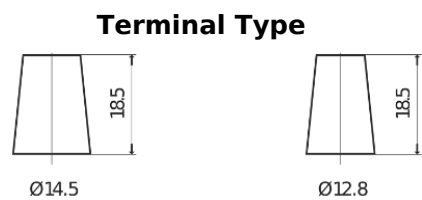

**Product overview**

Batteries for Cars

**Technica TB456**

Part number	TB456
Technology	Flooded
EAN/GTIN	3661024054355
Voltage	12 V
Capacity	45.0 Ah
CCA	330 A
Length	237 mm
Width	127 mm
Height	227 mm
Box size	B24
Polarity	ETN 0
Terminal Type	JIS taper post
Hold Down	B0
Weights (subject of variation)	11.40 kg