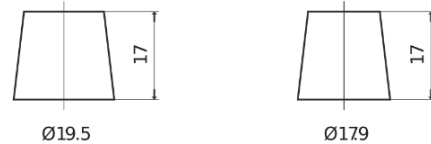

**Product overview**

Batteries for Cars

**Technica TB454**

Part number	TB454
Technology	Flooded
EAN/GTIN	3661024054379
Voltage	12 V
Capacity	45.0 Ah
CCA	330 A
Length	237 mm
Width	127 mm
Height	227 mm
Box size	B24
Polarity	ETN 0
Terminal Type	EN taper post
Hold Down	B0
Weights (subject of variation)	11.40 kg

**Polarity**

**Terminal Type**

Positive Terminal

Negative Terminal

**Hold Down**

Design, features and specifications are subject to change without notice. We disclaim any representation or warranty, express or implied, concerning the data or recommendations, and in no event shall be liable for any loss or damage claimed to have arisen as a result. Some products may not be available in your local market.