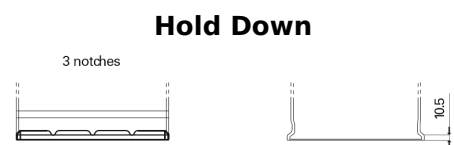

**Product overview**

Batteries for Cars

**Technica TB450**

Part number	TB450
Technology	Flooded
EAN/GTIN	3661024054492
Voltage	12 V
Capacity	45.0 Ah
CCA	330 A
Length	220 mm
Width	135 mm
Height	225 mm
Box size	E02
Polarity	ETN 0
Terminal Type	EN taper post
Hold Down	B1
Weights (subject of variation)	12.50 kg