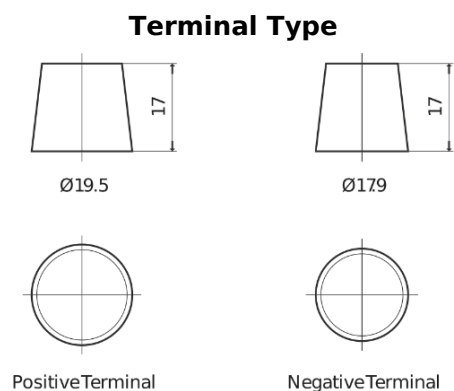

**Product overview**

Batteries for Cars

**Technica TB450**

Part number	TB450
Technology	Flooded
EAN/GTIN	3661024054492
Voltage	12 V
Capacity	45.0 Ah
CCA	330 A
Length	220 mm
Width	135 mm
Height	225 mm
Box size	E02
Polarity	ETN 0
Terminal Type	EN taper post
Hold Down	B1
Weights (subject of variation)	12.50 kg