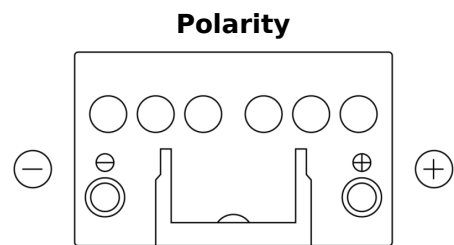

**Product overview**

Batteries for Cars

**Technica TB450**

Part number	TB450
Technology	Flooded
EAN/GTIN	3661024054492
Voltage	12 V
Capacity	45.0 Ah
CCA	330 A
Length	220 mm
Width	135 mm
Height	225 mm
Box size	E02
Polarity	ETN 0
Terminal Type	EN taper post
Hold Down	B1
Weights (subject of variation)	12.50 kg