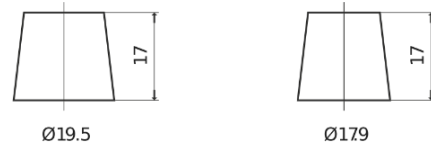

Terminal Type