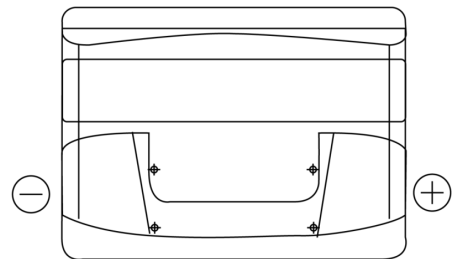

Product overview

Batteries for Cars

Technica TB442

Part number	TB442
Technology	Flooded
EAN/GTIN	3661024054607
Voltage	12 V
Capacity	44.0 Ah
CCA	420 A
Length	207 mm
Width	175 mm
Height	175 mm
Box size	LB1
Polarity	ETN 0
Terminal Type	EN taper post
Hold Down	B13
Weights (subject of variation)	10.60 kg

Polarity

Terminal Type

Positive Terminal

Negative Terminal

Hold Down

Design, features and specifications are subject to change without notice. We disclaim any representation or warranty, express or implied, concerning the data or recommendations, and in no event shall be liable for any loss or damage claimed to have arisen as a result. Some products may not be available in your local market.