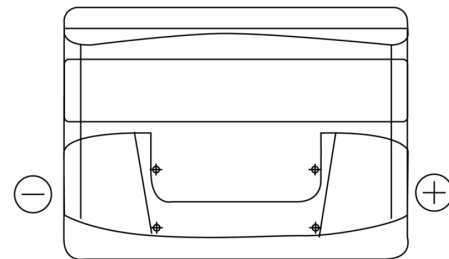

**Product overview**

Batteries for Cars

**Technica TB442**

Part number	TB442
Technology	Flooded
EAN/GTIN	3661024054607
Voltage	12 V
Capacity	44.0 Ah
CCA	420 A
Length	207 mm
Width	175 mm
Height	175 mm
Box size	LB1
Polarity	ETN 0
Terminal Type	EN taper post
Hold Down	B13
Weights (subject of variation)	10.60 kg

**Polarity**

**Terminal Type**

Positive Terminal

Negative Terminal

**Hold Down**

Design, features and specifications are subject to change without notice. We disclaim any representation or warranty, express or implied, concerning the data or recommendations, and in no event shall be liable for any loss or damage claimed to have arisen as a result. Some products may not be available in your local market.