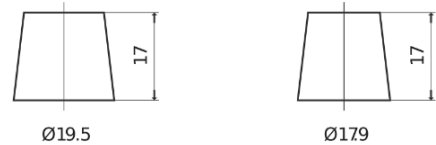

Terminal Type