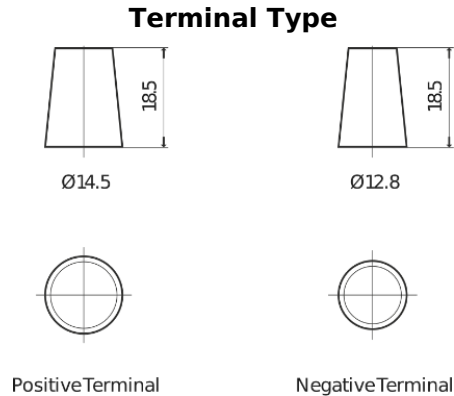

Product overview

Batteries for Cars

Technica TB356

Part number	TB356
Technology	Flooded
EAN/GTIN	3661024054331
Voltage	12 V
Capacity	35.0 Ah
CCA	240 A
Length	187 mm
Width	127 mm
Height	220 mm
Box size	B19
Polarity	ETN 0
Terminal Type	JIS taper post
Hold Down	B0
Weights (subject of variation)	8.90 kg