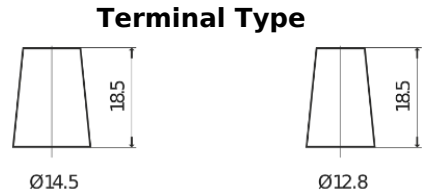

**Product overview**

Batteries for Cars

**Technica TB356**

|                                |                |
|--------------------------------|----------------|
| Part number                    | TB356          |
| Technology                     | Flooded        |
| EAN/GTIN                       | 3661024054331  |
| Voltage                        | 12 V           |
| Capacity                       | 35.0 Ah        |
| CCA                            | 240 A          |
| Length                         | 187 mm         |
| Width                          | 127 mm         |
| Height                         | 220 mm         |
| Box size                       | B19            |
| Polarity                       | ETN 0          |
| Terminal Type                  | JIS taper post |
| Hold Down                      | B0             |
| Weights (subject of variation) | 8.90 kg        |