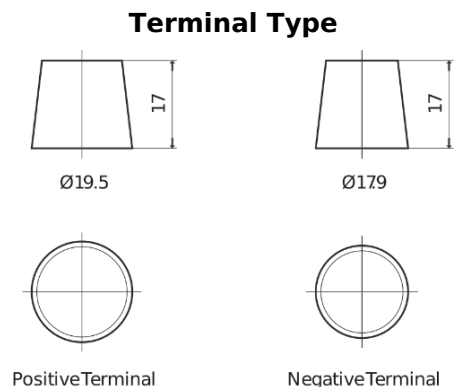

Product overview

Batteries for Cars

High-Tech TA955

Part number	TA955
Technology	Flooded
EAN/GTIN	3661024054195
Voltage	12 V
Capacity	95.0 Ah
CCA	800 A
Length	306 mm
Width	173 mm
Height	222 mm
Box size	D31
Polarity	ETN 1
Terminal Type	EN taper post
Hold Down	Korean B1
Weights (subject of variation)	21.40 kg