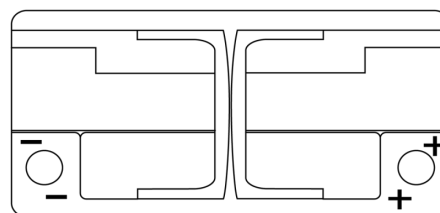

Product overview

Batteries for Cars

Premium EA1000

Part number	EA1000
Technology	Flooded
EAN/GTIN	3661024034258
Voltage	12 V
Capacity	100 Ah
CCA	900 A
Length	353 mm
Width	175 mm
Height	190 mm
Box size	L05
Polarity	ETN 0
Terminal Type	EN taper post
Hold Down	B13
Weights (subject of variation)	22.60 kg

Polarity

Terminal Type

Positive Terminal

Negative Terminal

Hold Down

Design, features and specifications are subject to change without notice. We disclaim any representation or warranty, express or implied, concerning the data or recommendations, and in no event shall be liable for any loss or damage claimed to have arisen as a result. Some products may not be available in your local market.