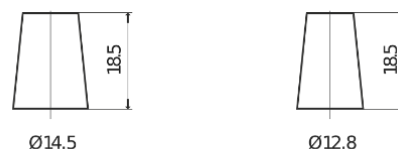

Terminal Type