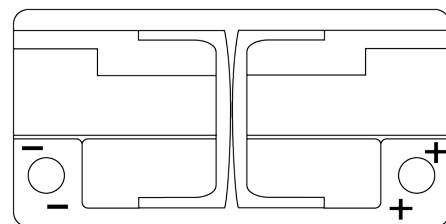

Product overview

Batteries for Marine and Leisure

Dual AGM EP800

Part number	EP800
Technology	AGM
EAN/GTIN	3661024036535
Voltage	12 V
Capacity	95 Ah
CCA	850 A
Watt hour	800 Wh
Length	353 mm
Width	175 mm
Height	190 mm
Box size	L05
Polarity	ETN 0
Terminal Type	EN taper post
Hold Down	B13
Weights (subject of variation)	26.10 kg

Polarity

Terminal Type

Positive Terminal

Negative Terminal

Hold Down

Design, features and specifications are subject to change without notice. We disclaim any representation or warranty, express or implied, concerning the data or recommendations, and in no event shall be liable for any loss or damage claimed to have arisen as a result. Some products may not be available in your local market.