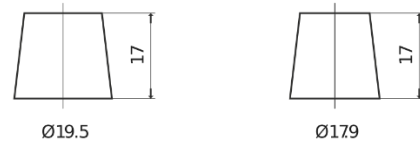

**Product overview**

Batteries for Trucks, Buses, Construction, Agriculture

**PowerPRO Agri&Construction EJ1000**

Part number	EJ1000
Technology	Flooded
EAN/GTIN	3661024036986
Voltage	12 V
Capacity	100 Ah
CCA	850 A
Length	353 mm
Width	175 mm
Height	190 mm
Box size	L05
Polarity	ETN 0
Terminal Type	EN taper post
Hold Down	B13
Weights (subject of variation)	21.80 kg

**Polarity**

**Terminal Type**

Positive Terminal

Negative Terminal

**Hold Down**

Design, features and specifications are subject to change without notice. We disclaim any representation or warranty, express or implied, concerning the data or recommendations, and in no event shall be liable for any loss or damage claimed to have arisen as a result. Some products may not be available in your local market.