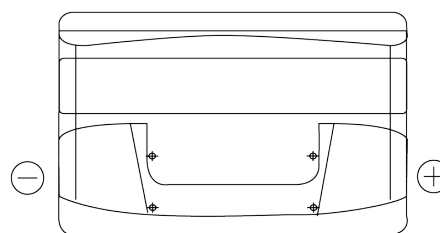

Product overview

Batteries for Cars

Technica TB950

Part number	TB950
Technology	Flooded
EAN/GTIN	3661024054584
Voltage	12 V
Capacity	95 Ah
CCA	800 A
Length	353 mm
Width	175 mm
Height	190 mm
Box size	L05
Polarity	ETN 0
Terminal Type	EN taper post
Hold Down	B13
Weights (subject of variation)	21.60 kg

Polarity

Terminal Type

Positive Terminal

Negative Terminal

Hold Down

Design, features and specifications are subject to change without notice. We disclaim any representation or warranty, express or implied, concerning the data or recommendations, and in no event shall be liable for any loss or damage claimed to have arisen as a result. Some products may not be available in your local market.