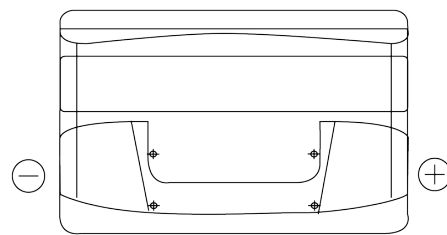

Product overview

Batteries for Cars

Technica TB950

Part number	TB950
Technology	Flooded
EAN/GTIN	3661024054584
Voltage	12 V
Capacity	95 Ah
CCA	800 A
Length	353 mm
Width	175 mm
Height	190 mm
Box size	L05
Polarity	ETN 0
Terminal Type	EN taper post
Hold Down	B13
Weights (subject of variation)	21.60 kg

Polarity

Terminal Type

Positive Terminal

Negative Terminal

Hold Down

Design, features and specifications are subject to change without notice. We disclaim any representation or warranty, express or implied, concerning the data or recommendations, and in no event shall be liable for any loss or damage claimed to have arisen as a result. Some products may not be available in your local market.