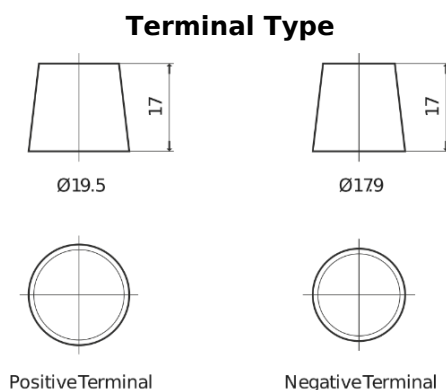

Product overview

Batteries for Marine and Leisure

Dual SR600

Part number	SR600
Technology	Flooded
EAN/GTIN	3661024071611
Voltage	12 V
Capacity	120.0 Ah
CCA	800 A
Length	349 mm
Width	175 mm
Height	285 mm
Box size	D03
Polarity	ETN 1
Terminal Type	EN taper post
Hold Down	B0
Weights (subject of variation)	31.40 kg