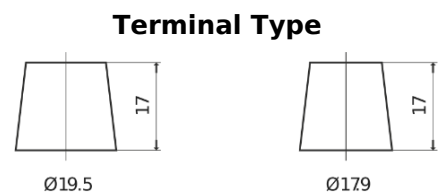

Product overview

Batteries for Marine and Leisure

Dual SR600

Part number	SR600
Technology	Flooded
EAN/GTIN	3661024071611
Voltage	12 V
Capacity	120.0 Ah
CCA	800 A
Length	349 mm
Width	175 mm
Height	285 mm
Box size	D03
Polarity	ETN 1
Terminal Type	EN taper post
Hold Down	B0
Weights (subject of variation)	31.40 kg