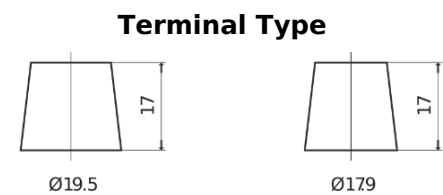

**Product overview**

Batteries for Marine and Leisure

**Dual SR550**

Part number	SR550
Technology	Flooded
EAN/GTIN	3661024065986
Voltage	12 V
Capacity	115.0 Ah
CCA	760 A
Watt hour	550 Wh
Length	349 mm
Width	175 mm
Height	235 mm
Box size	D02
Polarity	ETN 1
Terminal Type	EN taper post
Hold Down	B0
Weights (subject of variation)	27.80 kg