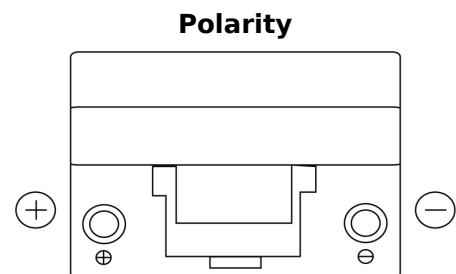

Product overview

Batteries for Marine and Leisure

Dual SR450

| | |
|--------------------------------|---------------|
| Part number | SR450 |
| Technology | Flooded |
| EAN/GTIN | 3661024065993 |
| Voltage | 12 V |
| Capacity | 95.0 Ah |
| CCA | 650 A |
| Watt hour | 450 Wh |
| Length | 306 mm |
| Width | 173 mm |
| Height | 222 mm |
| Box size | D31 |
| Polarity | ETN 1 |
| Terminal Type | EN taper post |
| Hold Down | Korean B1 |
| Weights (subject of variation) | 21.70 kg |