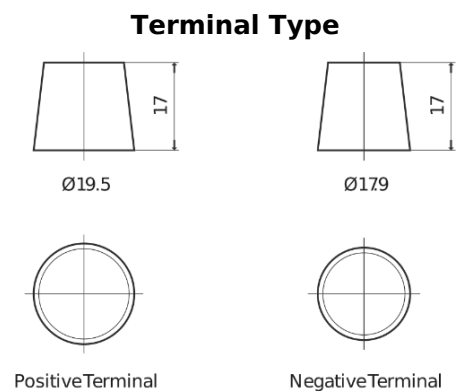

Product overview

Batteries for Marine and Leisure

Dual SR450

| | |
|--------------------------------|---------------|
| Part number | SR450 |
| Technology | Flooded |
| EAN/GTIN | 3661024065993 |
| Voltage | 12 V |
| Capacity | 95.0 Ah |
| CCA | 650 A |
| Watt hour | 450 Wh |
| Length | 306 mm |
| Width | 173 mm |
| Height | 222 mm |
| Box size | D31 |
| Polarity | ETN 1 |
| Terminal Type | EN taper post |
| Hold Down | Korean B1 |
| Weights (subject of variation) | 21.70 kg |