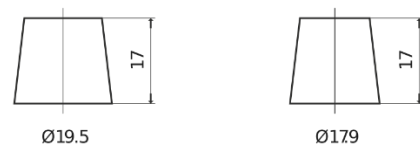

Terminal Type