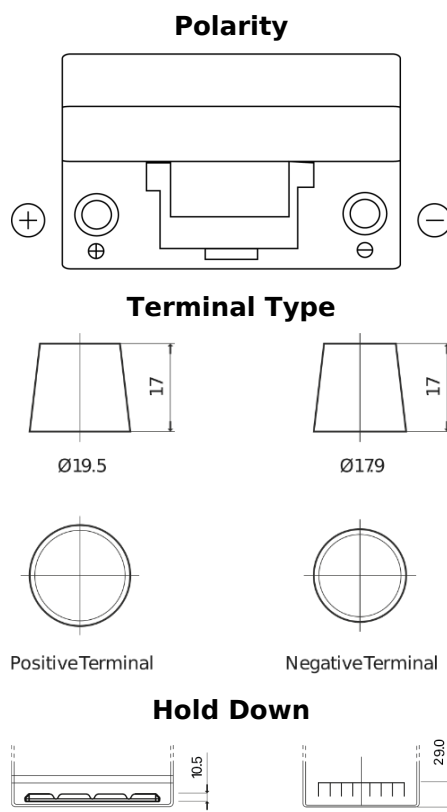

Product overview

Batteries for Marine and Leisure

Dual SR350

Part number	SR350
Technology	Flooded
EAN/GTIN	3661024066006
Voltage	12 V
Capacity	80.0 Ah
CCA	510 A
Watt hour	350 Wh
Length	270 mm
Width	173 mm
Height	222 mm
Box size	D26
Polarity	ETN 1
Terminal Type	EN taper post
Hold Down	Korean B1+B6
Weights (subject of variation)	17.40 kg