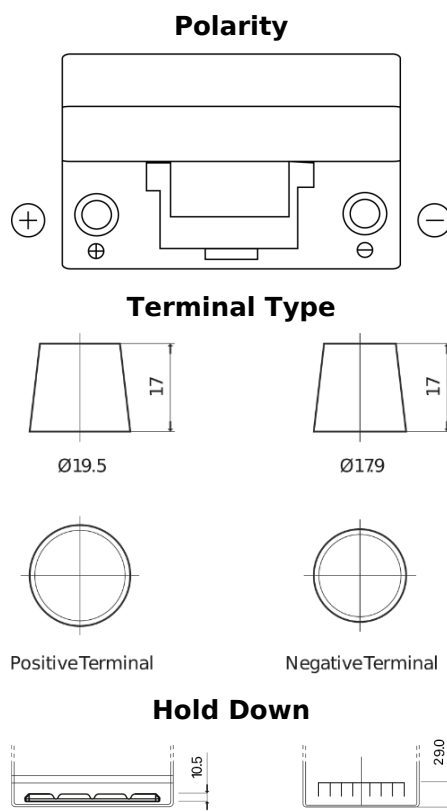

**Product overview**

Batteries for Marine and Leisure

**Dual SR350**

Part number	SR350
Technology	Flooded
EAN/GTIN	3661024066006
Voltage	12 V
Capacity	80.0 Ah
CCA	510 A
Watt hour	350 Wh
Length	270 mm
Width	173 mm
Height	222 mm
Box size	D26
Polarity	ETN 1
Terminal Type	EN taper post
Hold Down	Korean B1+B6
Weights (subject of variation)	17.40 kg