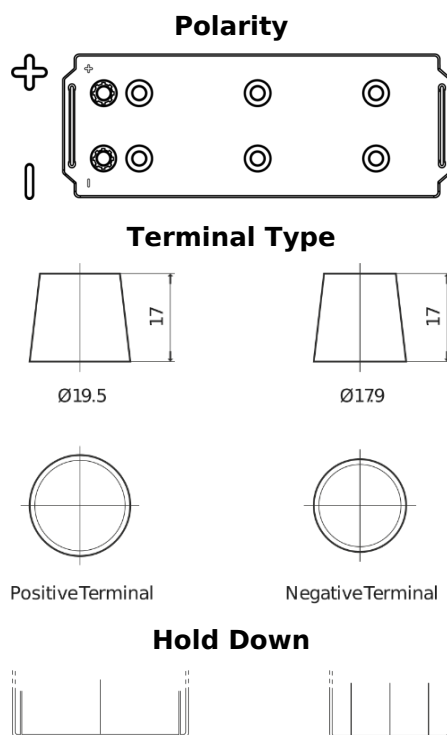

Product overview

Batteries for Marine and Leisure

Start SN900

Part number	SN900
Technology	Flooded
EAN/GTIN	3661024066068
Voltage	12 V
Capacity	140.0 Ah
CCA	800 A
MCA	900
Length	513 mm
Width	189 mm
Height	223 mm
Box size	D04
Polarity	ETN 3
Terminal Type	EN taper post
Hold Down	B0
Weights (subject of variation)	34.10 kg