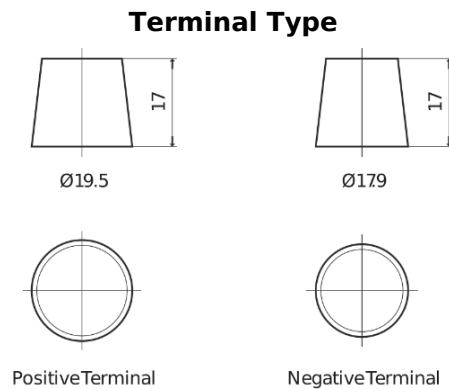

Product overview

Batteries for Marine and Leisure

Start SN900

Part number	SN900
Technology	Flooded
EAN/GTIN	3661024066068
Voltage	12 V
Capacity	140.0 Ah
CCA	800 A
MCA	900
Length	513 mm
Width	189 mm
Height	223 mm
Box size	D04
Polarity	ETN 3
Terminal Type	EN taper post
Hold Down	B0
Weights (subject of variation)	34.10 kg