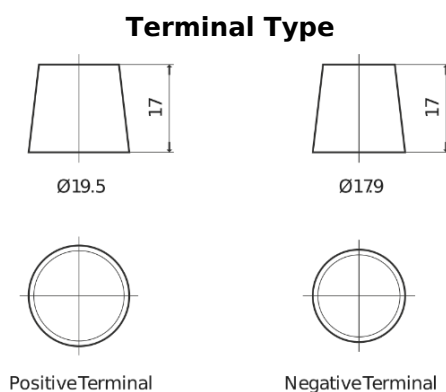

**Product overview**

Batteries for Marine and Leisure

**Start SN750**

Part number	SN750
Technology	Flooded
EAN/GTIN	3661024066082
Voltage	12 V
Capacity	74.0 Ah
CCA	680 A
MCA	750
Length	278 mm
Width	175 mm
Height	190 mm
Box size	L03
Polarity	ETN 0
Terminal Type	EN taper post
Hold Down	B13
Weights (subject of variation)	16.60 kg