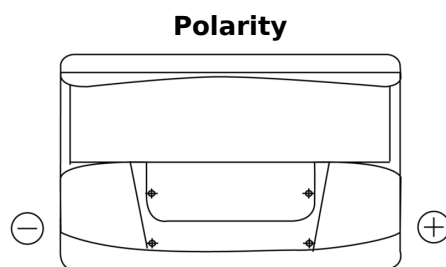

**Product overview**

Batteries for Marine and Leisure

**Start SN750**

Part number	SN750
Technology	Flooded
EAN/GTIN	3661024066082
Voltage	12 V
Capacity	74.0 Ah
CCA	680 A
MCA	750
Length	278 mm
Width	175 mm
Height	190 mm
Box size	L03
Polarity	ETN 0
Terminal Type	EN taper post
Hold Down	B13
Weights (subject of variation)	16.60 kg