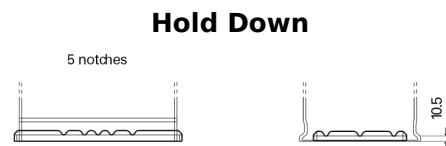

Product overview

Batteries for Marine and Leisure

Start SN750

Part number	SN750
Technology	Flooded
EAN/GTIN	3661024066082
Voltage	12 V
Capacity	74.0 Ah
CCA	680 A
MCA	750
Length	278 mm
Width	175 mm
Height	190 mm
Box size	L03
Polarity	ETN 0
Terminal Type	EN taper post
Hold Down	B13
Weights (subject of variation)	16.60 kg