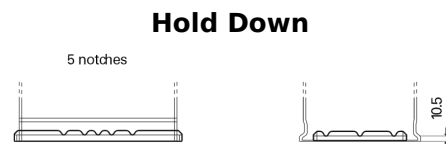

**Product overview**

Batteries for Marine and Leisure

**Start SN750**

Part number	SN750
Technology	Flooded
EAN/GTIN	3661024066082
Voltage	12 V
Capacity	74.0 Ah
CCA	680 A
MCA	750
Length	278 mm
Width	175 mm
Height	190 mm
Box size	L03
Polarity	ETN 0
Terminal Type	EN taper post
Hold Down	B13
Weights (subject of variation)	16.60 kg