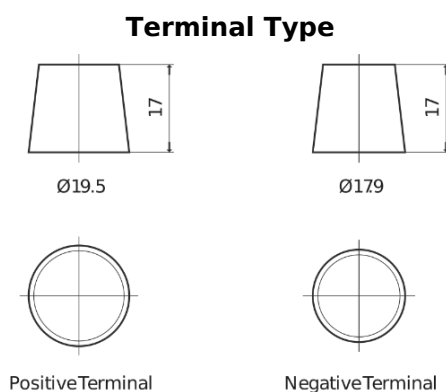

Product overview

Batteries for Marine and Leisure

Start SN750

Part number	SN750
Technology	Flooded
EAN/GTIN	3661024066082
Voltage	12 V
Capacity	74.0 Ah
CCA	680 A
MCA	750
Length	278 mm
Width	175 mm
Height	190 mm
Box size	L03
Polarity	ETN 0
Terminal Type	EN taper post
Hold Down	B13
Weights (subject of variation)	16.60 kg