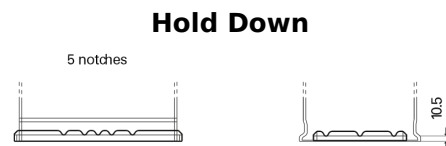

**Product overview**

Batteries for Marine and Leisure

**Start SN750**

Part number	SN750
Technology	Flooded
EAN/GTIN	3661024066082
Voltage	12 V
Capacity	74.0 Ah
CCA	680 A
MCA	750
Length	278 mm
Width	175 mm
Height	190 mm
Box size	L03
Polarity	ETN 0
Terminal Type	EN taper post
Hold Down	B13
Weights (subject of variation)	16.60 kg