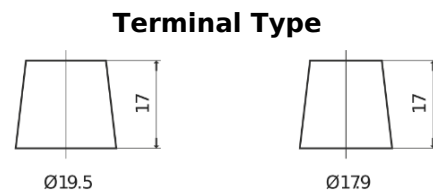

Product overview

Batteries for Marine and Leisure

Start SN1100

Part number	SN1100
Technology	Flooded
EAN/GTIN	3661024066051
Voltage	12 V
Capacity	180.0 Ah
CCA	1000 A
MCA	1100
Length	513 mm
Width	223 mm
Height	223 mm
Box size	D05
Polarity	ETN 3
Terminal Type	EN taper post
Hold Down	B0
Weights (subject of variation)	42.80 kg