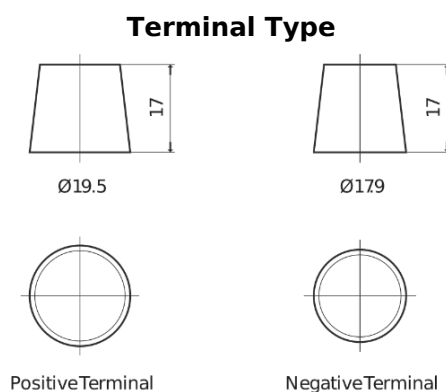

Product overview

Batteries for Marine and Leisure

Start SN1100

Part number	SN1100
Technology	Flooded
EAN/GTIN	3661024066051
Voltage	12 V
Capacity	180.0 Ah
CCA	1000 A
MCA	1100
Length	513 mm
Width	223 mm
Height	223 mm
Box size	D05
Polarity	ETN 3
Terminal Type	EN taper post
Hold Down	B0
Weights (subject of variation)	42.80 kg