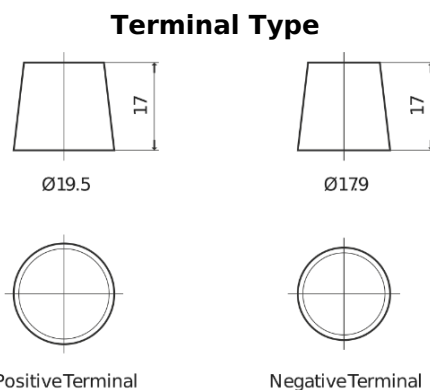

Product overview

Batteries for Marine and Leisure

Start SN1100

Part number	SN1100
Technology	Flooded
EAN/GTIN	3661024066051
Voltage	12 V
Capacity	180.0 Ah
CCA	1000 A
MCA	1100
Length	513 mm
Width	223 mm
Height	223 mm
Box size	D05
Polarity	ETN 3
Terminal Type	EN taper post
Hold Down	B0
Weights (subject of variation)	42.80 kg