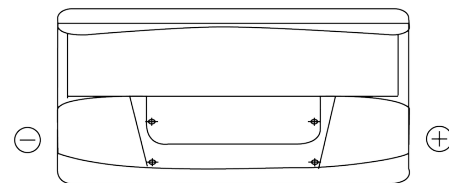

Product overview

Batteries for Cars

Classic EC900

Part number	EC900
Technology	Flooded
EAN/GTIN	3661024034838
Voltage	12 V
Capacity	90 Ah
CCA	720 A
Length	353 mm
Width	175 mm
Height	190 mm
Box size	L05
Polarity	ETN 0
Terminal Type	EN taper post
Hold Down	B13
Weights (subject of variation)	20.50 kg

Polarity

Terminal Type

Positive Terminal

Negative Terminal

Hold Down

Design, features and specifications are subject to change without notice. We disclaim any representation or warranty, express or implied, concerning the data or recommendations, and in no event shall be liable for any loss or damage claimed to have arisen as a result. Some products may not be available in your local market.