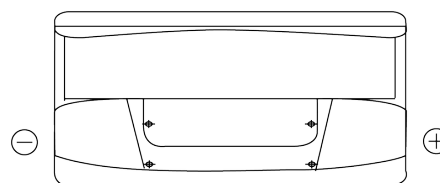

Product overview

Batteries for Cars

Standard CC900

Part number	CC900
Technology	Flooded
EAN/GTIN	3661024014830
Voltage	12 V
Capacity	90 Ah
CCA	720 A
Length	353 mm
Width	175 mm
Height	190 mm
Box size	L05
Polarity	ETN 0
Terminal Type	EN taper post
Hold Down	B13
Weights (subject of variation)	20.50 kg

Polarity

Terminal Type

Positive Terminal

Negative Terminal

Hold Down

Design, features and specifications are subject to change without notice. We disclaim any representation or warranty, express or implied, concerning the data or recommendations, and in no event shall be liable for any loss or damage claimed to have arisen as a result. Some products may not be available in your local market.