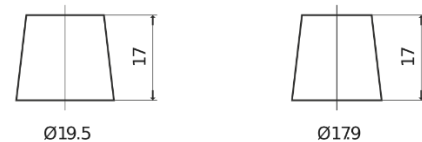

**Product overview**

Batteries for Cars

**Formula FB800**

Part number	FB800
Technology	Flooded
EAN/GTIN	3661024046244
Voltage	12 V
Capacity	80 Ah
CCA	640 A
Length	315 mm
Width	175 mm
Height	190 mm
Box size	L04
Polarity	ETN 0
Terminal Type	EN taper post
Hold Down	B13
Weights (subject of variation)	19.00 kg

**Polarity**

**Terminal Type**

Positive Terminal

Negative Terminal

**Hold Down**

Design, features and specifications are subject to change without notice. We disclaim any representation or warranty, express or implied, concerning the data or recommendations, and in no event shall be liable for any loss or damage claimed to have arisen as a result. Some products may not be available in your local market.