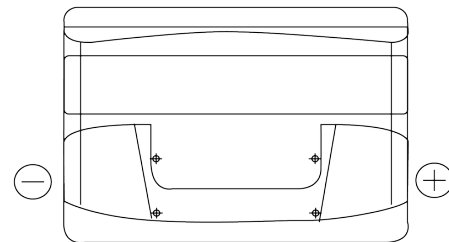

**Product overview**

Batteries for Cars

**Formula FB800**

Part number	FB800
Technology	Flooded
EAN/GTIN	3661024046244
Voltage	12 V
Capacity	80 Ah
CCA	640 A
Length	315 mm
Width	175 mm
Height	190 mm
Box size	L04
Polarity	ETN 0
Terminal Type	EN taper post
Hold Down	B13
Weights (subject of variation)	19.00 kg

**Polarity**

**Terminal Type**

Positive Terminal

Negative Terminal

**Hold Down**

Design, features and specifications are subject to change without notice. We disclaim any representation or warranty, express or implied, concerning the data or recommendations, and in no event shall be liable for any loss or damage claimed to have arisen as a result. Some products may not be available in your local market.