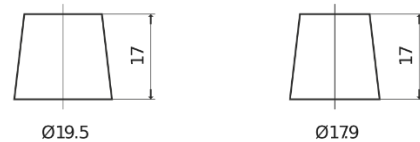

**Product overview**

Batteries for Cars

**Formula FB800**

Part number	FB800
Technology	Flooded
EAN/GTIN	3661024046244
Voltage	12 V
Capacity	80 Ah
CCA	640 A
Length	315 mm
Width	175 mm
Height	190 mm
Box size	L04
Polarity	ETN 0
Terminal Type	EN taper post
Hold Down	B13
Weights (subject of variation)	19.00 kg

**Polarity**

**Terminal Type**

Positive Terminal

Negative Terminal

**Hold Down**

Design, features and specifications are subject to change without notice. We disclaim any representation or warranty, express or implied, concerning the data or recommendations, and in no event shall be liable for any loss or damage claimed to have arisen as a result. Some products may not be available in your local market.