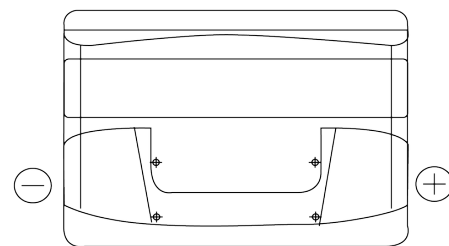

**Product overview**

Batteries for Cars

**Formula FB800**

Part number	FB800
Technology	Flooded
EAN/GTIN	3661024046244
Voltage	12 V
Capacity	80 Ah
CCA	640 A
Length	315 mm
Width	175 mm
Height	190 mm
Box size	L04
Polarity	ETN 0
Terminal Type	EN taper post
Hold Down	B13
Weights (subject of variation)	19.00 kg

**Polarity**

**Terminal Type**

Positive Terminal

Negative Terminal

**Hold Down**

Design, features and specifications are subject to change without notice. We disclaim any representation or warranty, express or implied, concerning the data or recommendations, and in no event shall be liable for any loss or damage claimed to have arisen as a result. Some products may not be available in your local market.