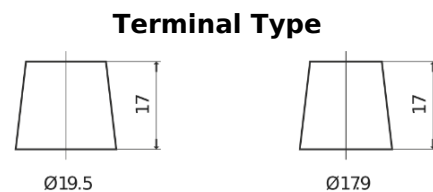

**Product overview**

Batteries for Trucks, Buses, Construction, Agriculture

**PowerPRO Agri&Construction SJ1523**

Part number	SJ1523
Technology	Flooded
EAN/GTIN	3661024066518
Voltage	12 V
Capacity	152.0 Ah
CCA	1130 A
Length	513 mm
Width	189 mm
Height	223 mm
Box size	D04
Polarity	ETN 3
Terminal Type	EN taper post
Hold Down	B0
Weights (subject of variation)	40.30 kg