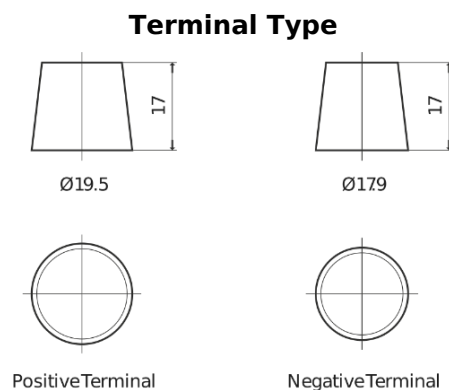

**Product overview**

Batteries for Trucks, Buses, Construction, Agriculture

**StartPRO SG2254**

Part number	SG2254
Technology	Flooded
EAN/GTIN	3661024066594
Voltage	12 V
Capacity	225.0 Ah
CCA	1200 A
Length	518 mm
Width	274 mm
Height	240 mm
Box size	D06
Polarity	ETN 4
Terminal Type	EN taper post
Hold Down	B0
Weights (subject of variation)	54.90 kg