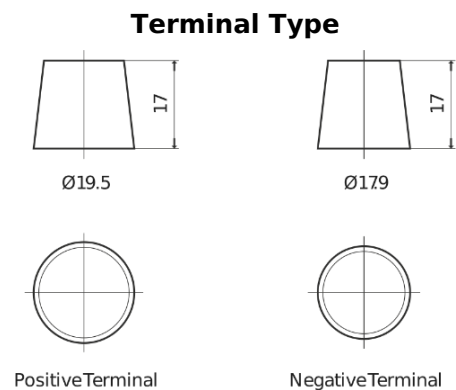

Product overview

Batteries for Trucks, Buses, Construction, Agriculture

StartPRO SG1806

Part number	SG1806
Technology	Flooded
EAN/GTIN	3661024065504
Voltage	12 V
Capacity	180.0 Ah
CCA	1000 A
Length	510 mm
Width	218 mm
Height	225 mm
Box size	D09
Polarity	ETN 4
Terminal Type	EN taper post
Hold Down	B3
Weights (subject of variation)	43.00 kg