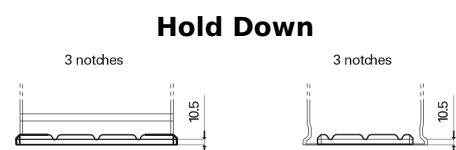

Product overview

Batteries for Trucks, Buses, Construction, Agriculture

StartPRO SG1806

Part number	SG1806
Technology	Flooded
EAN/GTIN	3661024065504
Voltage	12 V
Capacity	180.0 Ah
CCA	1000 A
Length	510 mm
Width	218 mm
Height	225 mm
Box size	D09
Polarity	ETN 4
Terminal Type	EN taper post
Hold Down	B3
Weights (subject of variation)	43.00 kg