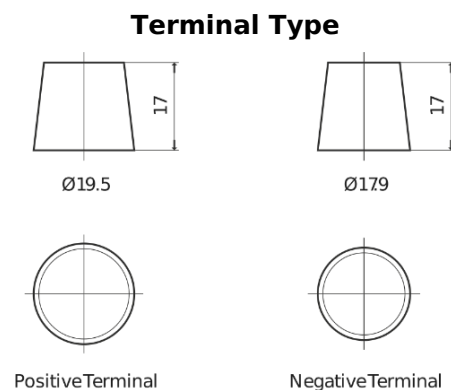

Product overview

Batteries for Trucks, Buses, Construction, Agriculture

StartPRO SG1803

Part number	SG1803
Technology	Flooded
EAN/GTIN	3661024065443
Voltage	12 V
Capacity	180.0 Ah
CCA	1000 A
Length	513 mm
Width	223 mm
Height	223 mm
Box size	D05
Polarity	ETN 3
Terminal Type	EN taper post
Hold Down	B0
Weights (subject of variation)	42.80 kg