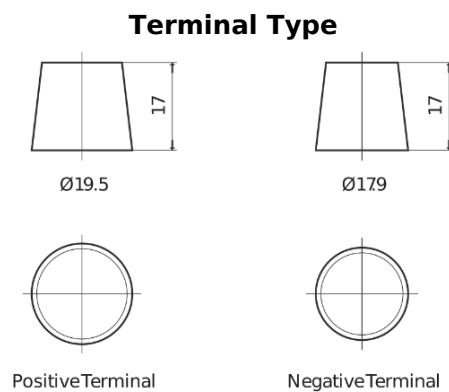

**Product overview**

Batteries for Trucks, Buses, Construction, Agriculture

**StartPRO SG1803**

Part number	SG1803
Technology	Flooded
EAN/GTIN	3661024065443
Voltage	12 V
Capacity	180.0 Ah
CCA	1000 A
Length	513 mm
Width	223 mm
Height	223 mm
Box size	D05
Polarity	ETN 3
Terminal Type	EN taper post
Hold Down	B0
Weights (subject of variation)	42.80 kg