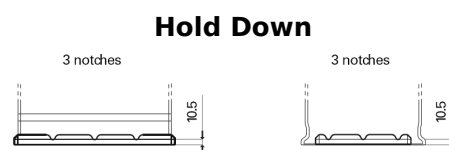

**Product overview**

Batteries for Trucks, Buses, Construction, Agriculture

**StartPRO SG1406**

Part number	SG1406
Technology	Flooded
EAN/GTIN	3661024065498
Voltage	12 V
Capacity	140.0 Ah
CCA	800 A
Length	510 mm
Width	175 mm
Height	225 mm
Box size	D08
Polarity	ETN 4
Terminal Type	EN taper post
Hold Down	B3
Weights (subject of variation)	33.50 kg