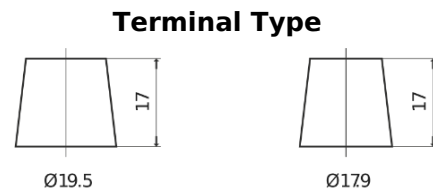

Product overview

Batteries for Trucks, Buses, Construction, Agriculture

StartPRO SG1403

Part number	SG1403
Technology	Flooded
EAN/GTIN	3661024065429
Voltage	12 V
Capacity	140.0 Ah
CCA	800 A
Length	513 mm
Width	189 mm
Height	223 mm
Box size	D04
Polarity	ETN 3
Terminal Type	EN taper post
Hold Down	B0
Weights (subject of variation)	34.10 kg