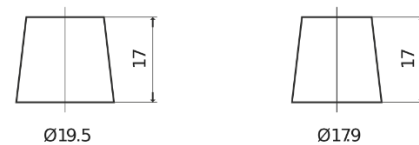

**Product overview**

Batteries for Cars

**EFB EL700**

Part number	EL700
Technology	EFB
EAN/GTIN	3661024035699
Voltage	12 V
Capacity	70 Ah
CCA	760 A
Length	278 mm
Width	175 mm
Height	190 mm
Box size	L03
Polarity	ETN 0
Terminal Type	EN taper post
Hold Down	B13
Weights (subject of variation)	19.30 kg

**Polarity**

**Terminal Type**

Positive Terminal

Negative Terminal

**Hold Down**

Design, features and specifications are subject to change without notice. We disclaim any representation or warranty, express or implied, concerning the data or recommendations, and in no event shall be liable for any loss or damage claimed to have arisen as a result. Some products may not be available in your local market.