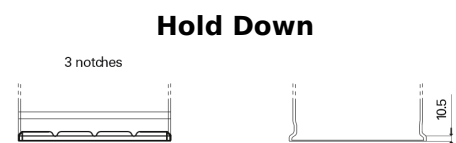

Product overview

Batteries for Trucks, Buses, Construction, Agriculture

StartPRO SG1402

Part number	SG1402
Technology	Flooded
EAN/GTIN	3661024065344
Voltage	12 V
Capacity	140.0 Ah
CCA	900 A
Length	508 mm
Width	175 mm
Height	205 mm
Box size	ATM
Polarity	ETN 0
Terminal Type	EN taper post
Hold Down	B1
Weights (subject of variation)	33.80 kg