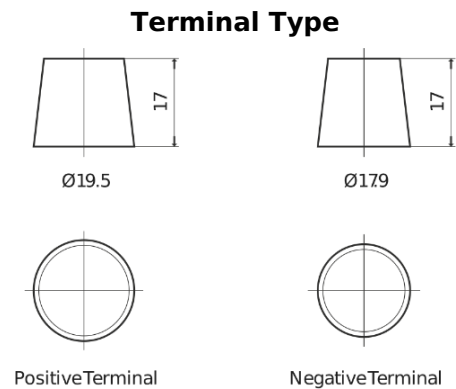

Product overview

Batteries for Trucks, Buses, Construction, Agriculture

StartPRO SG1353

Part number	SG1353
Technology	Flooded
EAN/GTIN	3661024065542
Voltage	12 V
Capacity	135.0 Ah
CCA	1000 A
Length	514 mm
Width	218 mm
Height	210 mm
Box size	DB9
Polarity	ETN 3
Terminal Type	EN taper post
Hold Down	B0
Weights (subject of variation)	39.80 kg