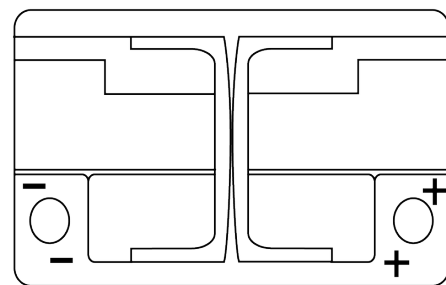

**Product overview**

Batteries for Marine and Leisure

**Dual AGM EP600**

Part number	EP600
Technology	AGM
EAN/GTIN	3661024036528
Voltage	12 V
Capacity	70 Ah
CCA	760 A
Watt hour	600 Wh
Length	278 mm
Width	175 mm
Height	190 mm
Box size	L03
Polarity	ETN 0
Terminal Type	EN taper post
Hold Down	B13
Weights (subject of variation)	20.60 kg

**Polarity**

**Terminal Type**

Positive Terminal

Negative Terminal

**Hold Down**

Design, features and specifications are subject to change without notice. We disclaim any representation or warranty, express or implied, concerning the data or recommendations, and in no event shall be liable for any loss or damage claimed to have arisen as a result. Some products may not be available in your local market.