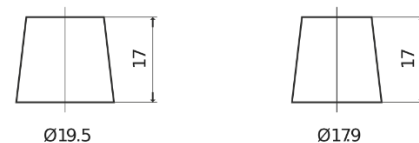

**Product overview**

Batteries for Cars

**AGM EK720**

Part number	EK720
Technology	AGM
EAN/GTIN	3661024037907
Voltage	12 V
Capacity	72 Ah
CCA	760 A
Length	278 mm
Width	175 mm
Height	190 mm
Box size	L03
Polarity	ETN 0
Terminal Type	EN taper post
Hold Down	B13
Weights (subject of variation)	20.60 kg

**Polarity**

**Terminal Type**

Positive Terminal

Negative Terminal

**Hold Down**

Design, features and specifications are subject to change without notice. We disclaim any representation or warranty, express or implied, concerning the data or recommendations, and in no event shall be liable for any loss or damage claimed to have arisen as a result. Some products may not be available in your local market.